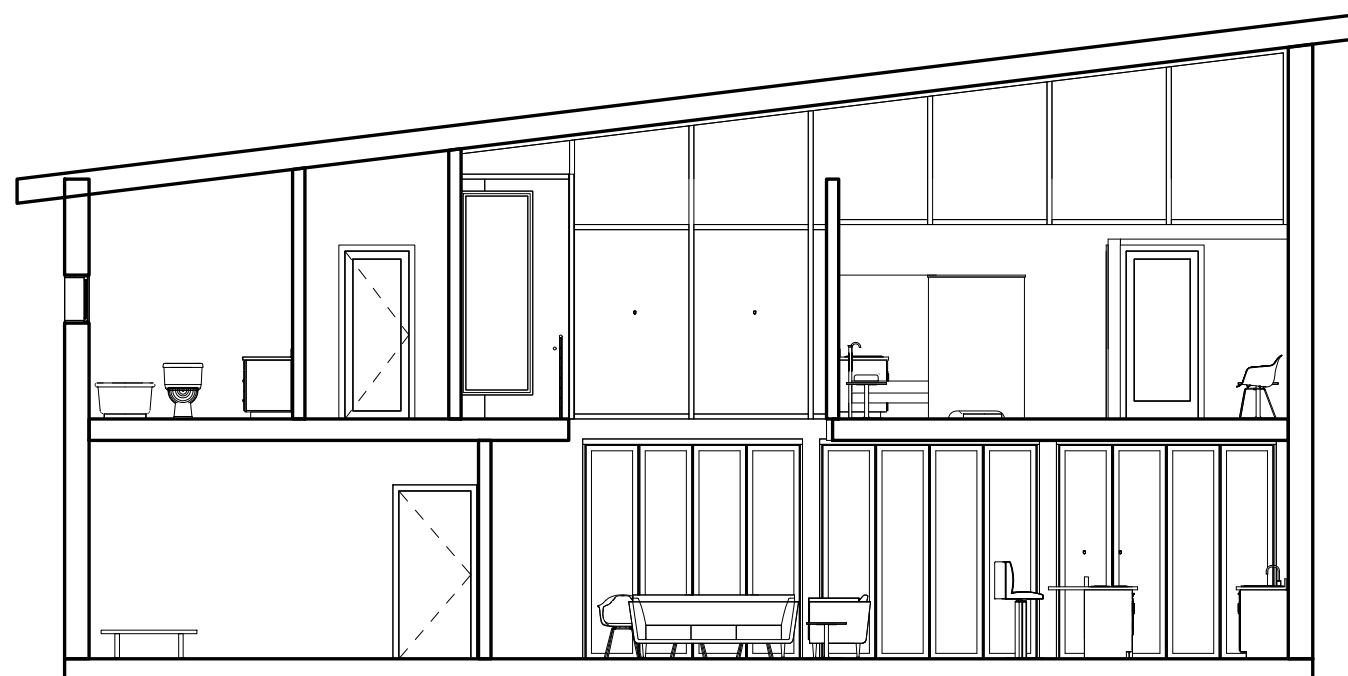

① WEST INTERIOR SECTION  
1/8" = 1'-0"

② SOUTH INTERIOR SECTION  
1/8" = 1'-0"

## Project Notes:

Client:

Russell Valera

Project/Location:

Dream Home  
162 Marina Vista Ave.  
Larkspur, CA 94939

DRAWN BY:

**Russell Valera**  
1175 Lake Blvd.  
Davis, CA 95616

Scale:

1/8" = 1'-0"

DATE:

12/17/2013 4:01:50 PM

A7